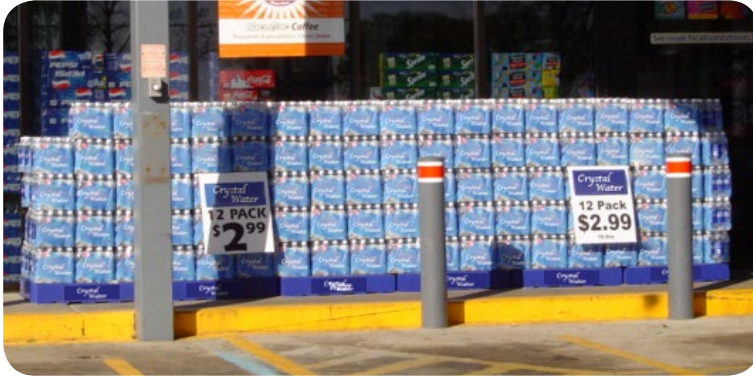

Promo Platform™

Merchandise bulk products off the ground in any retail channel

FEATURES

- **PROMO PLATFORM** is essential for merchandising bulk products off the ground in any retail channel.
- **HEAVY DUTY MATERIALS** provide durability for both indoor and outdoor use.
- **CONNECTOR PINS** allow multiple units to be connected together either side-by-side or back-to-back.
- **100% SUSTAINABLE BLACK UNITS** produced from post-consumer waste materials.
- **COMPLEMENT WITH A HEADER** to add more branding.
- **AVAILABLE IN THREE STANDARD COLORS:** black, blue and red.
- Call our PFI Sales Team for additional information.

Modular Connector for locking units together

Promo Platforms interlock to create a larger merchandising space

Header graphic attaches with 2 c-clamps on back of Promo Platform base.

For more information or to place an order, Contact Customer Service: **800-325-2823** | **PFIInnovation.com**

01.21.19

Promo Platform™

PRODUCT DIMENSIONS

Overall Footprint	32" W x 16" D x 5" H; 62.25"H (with header)		
Graphic Area	Front	Back	Side
	30.50" W x 4.25" H (add .25" bleed)	30.00" W x 3.00" H (add .25" bleed)	14.00" W x 4.25" H (add .25" bleed)
Header Dimensions	32"W x 62.25"H; Graphic Area: 32"W x 12"H		
Packout (5 ft total maximum recommended stacking height)			
12 Pack Cans	66		
12 Pack Longneck Bottles	30		