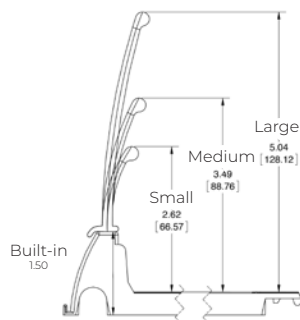

Intelli-Glide™

One look. Endless Solutions.

PRODUCT DIMENSIONS							
Depth	Standard Width	Additional Widths					
26" Floor	28.5"	27.75"	26.75"	25.75"	24.75"	22.66"	21.75"
36" Floor	28.5"	27.75"	26.75"	25.75"	24.75"	22.66"	21.75"

DOOR WIDTH							
Fits Door Size	30" Door	28" Door	26" Door	24" Door			
PFI Floor Size	28.5"	27.75"	26.75"	25.75"	24.75"	22.66"	21.75"
Fits Shelf Width	29.5" 28.5"	27.75"	26.75"	25.75"	24.75"	22.66"	21.75"

PACKOUT	MAX DIAMETER	26" STD DEPTH	36" DEPTH	RECOMMENDED PRODUCT STOP	RECOMMENDED SHELF ANGLE
9-wide for 20oz. bottles	2.9" D	72	99	Standard	2 notches on std shelving / 9°
8-wide for 1-liter bottles	3.35" D	56	72	Standard	2 notches on std shelving / 9°
10-wide for 12 & 16oz. cans	2.6" D	90	120	Standard	2 notches on std shelving / 9°
7-wide for 32oz. bottles	3.8" D	42	63	Standard	2 notches on std shelving / 9°
11-wide for 12oz. slim cans	2.35" D	99	165	Standard	2 notches on std shelving / 9°
12-wide for 8oz. energy	2.1" D	120	192	Short	2 notches on std shelving / 9°

PRODUCT STOP	
Product Stop	Height
Built-in	1.5"
Price Cap	1.6875"
Small	2.62"
Medium	3.49"
Large	5.04"

FLOOR SECTIONS
13.36"W x 26" or 36"D
7.15"W x 26" or 36"D
4.23"W x 26" or 36"D

Price Cap

1.6875

For more information or to place an order, Contact Customer Service: 800-325-2823 | PFIInnovation.com